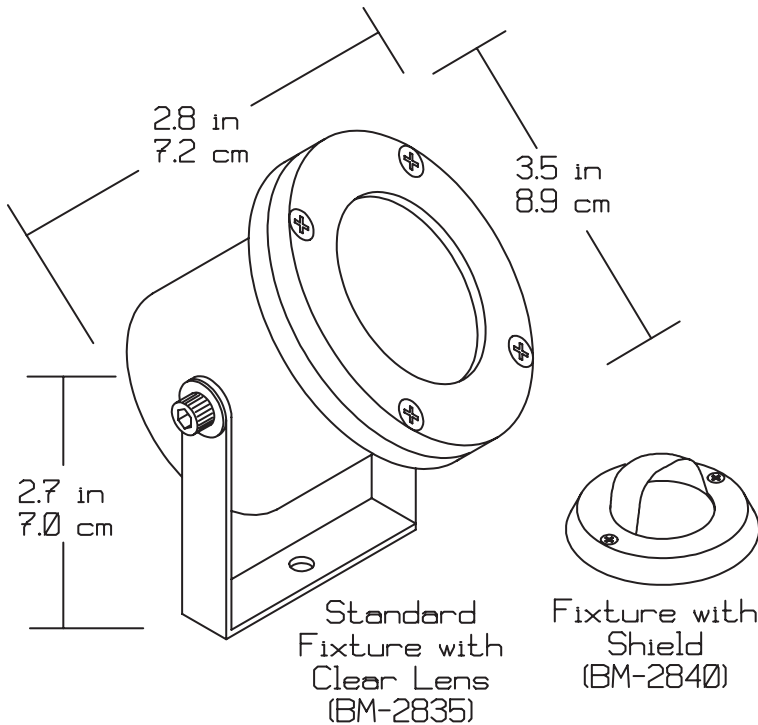

Lamp Standard BM-2840BR -LO2036 (Standard)
Material: All Pressurized Die-Cast Brass
Finish: BM-2840 BR (Standard) Brass
BM-2840 BR-V Brass-Verde
BM-2840 BR-1, -2, -3, -4, -7, -8, -9, -AV, -VP, -W
(Optional w/surcharge)
Lens: Clear Tempered Glass (Standard)
Socket: Ceramic G6.35 Bi-Pin
Mounting: Recess Mount into Masonry, Wood or Soil (Standard)

Nightscaping®

Wrightliter (eyebrow)

BM-2840

Nightscaping®

Alternative Lamps: BM-2840BR -LO1024*, -LO2006, -LO2012, -LO3512, -LO3520, -LO3540, -LO4208, -LO5012, -LO5024, -LO5038, -LO5055, -LH5024*, -LH5036* (Optional)

Optional: See above indications

Accessories:

- Lens:**
 - NS-OK-C (Standard/Accessory) Clear Lens
 - NS-OK-S Spread Lens
- Shield: Cuts side light when lamp must be exposed to view.**
 - B-0011 Brass - Shield
- Stand:**
 - DO-4545BR Composite
- Lens Holders - Brass:**
 - B-0010 Convert existing BM-2840BR to this Ring Lens Holder. (Also replaces BM-2835BR lens holder)
 - B-0012 Convert existing BM-2835BR to this Shield Lens Holder. (Also replaces BM-2840BR lens holder)
- Mount Plate:**
 - SA-0606BR Brass - Works well in conjunction with Yoke Mount
- Yoke Mounting:**
 - SA-1222SS Convert existing BM-2840BR to Yoke Mount. (Also replaces BM-2835BR yoke mount)

Warranty: LIFE 'Repair or Replace' Warranty to original Owner.

	LO 2036 (BAB) (20W)	42° x 42°
2ft	1'6"	131.3 FC
4ft	3'0"	32.8
6ft	4'7"	14.6
8ft	6'1"	8.2
10ft	7'8"	5.3
12ft	9'2"	3.7
14ft	10'9"	2.7
16ft	12'3"	2.1
18ft	13'9"	1.6
20ft	15'4"	1.3