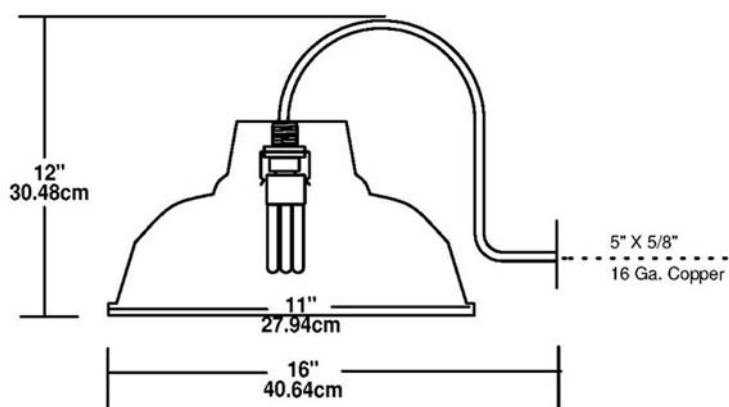

Standard Lamp: WM1612CU LO1211
Material: Copper
Finish: WM1612CU Copper
Socket: Bi-pin compact fluorescent lamp
Mounting: Wall Mount (Standard)

Nightscaping®

Savoy

WM-1612CU

Nightscaping

Warranty: 10-Year 'Repair or Replace' Warranty.

STANDARD LAMP PHOTOMETRIC

DESIGN TIP*