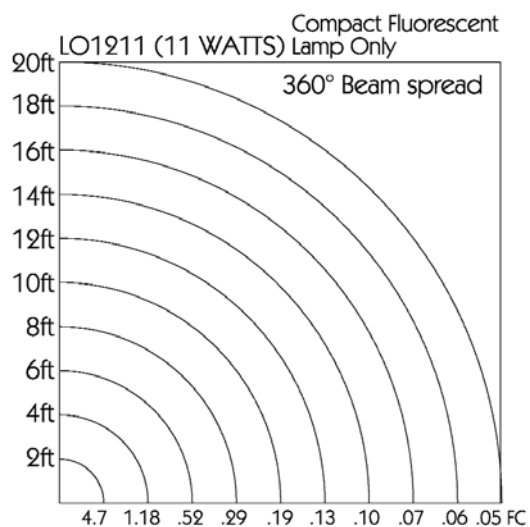

Standard Lamp: WM1612CU LO1211
Material: Copper
Finish: WM1612CU Copper
Socket: Bi-pin compact fluorescent lamp
Mounting: Wall Mount (Standard)

Nightscaping®

Savoy

WM-1612CU

Nightscaping

Warranty: 10-Year 'Repair or Replace' Warranty.

STANDARD LAMP PHOTOMETRIC

DESIGN TIP*