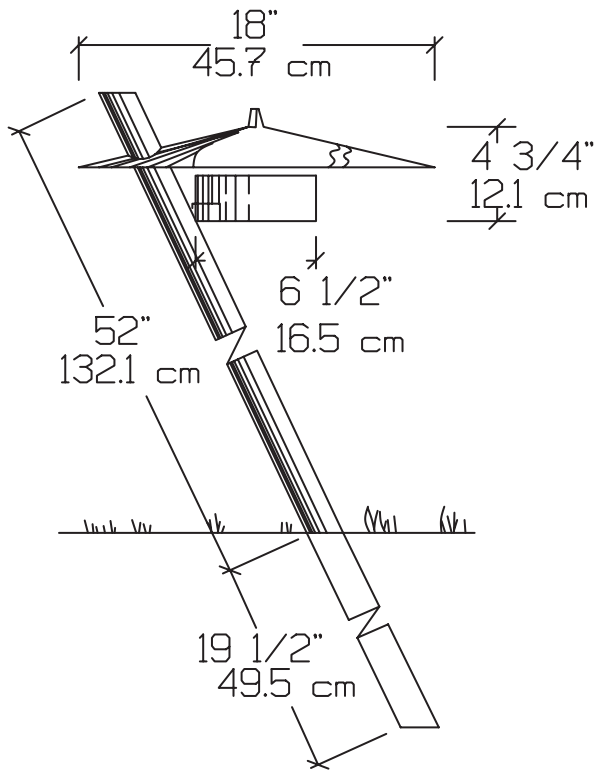

Roseliter

GD-4919

Nightscaping®

Alternative Lamps: GD-4919-1 -LO904, -LO906, -LO921 (Optional) LOX1430*, LOX1433*
*=surcharge

Warranty: 10-Year 'Repair or Replace' Warranty.

STANDARD LAMP PHOTOMETRIC