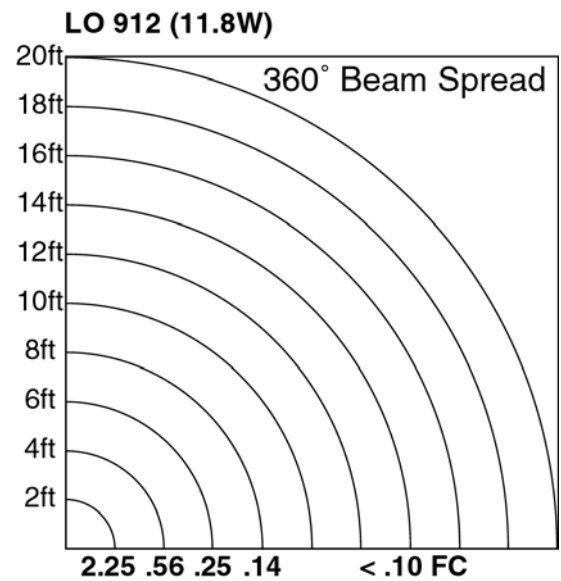

Roseliter

GD-4919

Nightscaping®

Alternative Lamps: GD-4919-1 -LO904, -LO906, -LO921 (Optional) LOX1430*, LOX1433*
*=surcharge

Warranty: 10-Year 'Repair or Replace' Warranty.

STANDARD LAMP PHOTOMETRIC