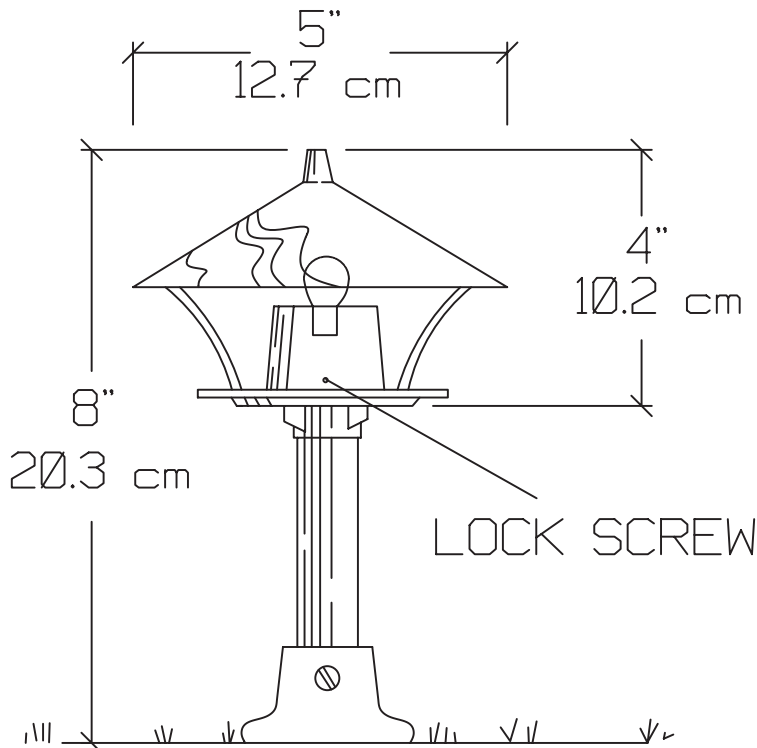

Navigator

GD-0905

Nightscaping®

Alternative Lamps: GD-0905-1 -LO1141, -LO1156, -LO67, -LO89 (Optional)

Mounting Options:

GD-0905-1-LO93	-CM (Optional)	Conduit Mount with 1/2" male pipe threads. (Factory installed)
GD-0905-1-LO93	-FMO (Optional)	Floor Mount - Aluminum
GD-0905CU-LO93	-FMO (Optional)	Floor Mount - Brass

Options: See above indications

Stems (Steel/Copper):

GD-0905-1-LO93	-H08	4" longer stem (12" total fixture height)
GD-0905-1-LO93	-H18	14" longer stem (22" total fixture height)

Accessories:

Sprinkler Shield: Keeps water away from lamp.

WS-1515-N	-C	Clear Pyrex
WS-1515-N	-A, -B, -G, -R	Colored Pyrex

Light Shield: Cuts side light when lamp must be exposed to view.

0905-S	-W	Steel (Powder-coated White)
0905-S	-CU	Copper (Natural)

Warranty: 10-Year 'Repair or Replace' Warranty.

STANDARD LAMP PHOTOMETRIC