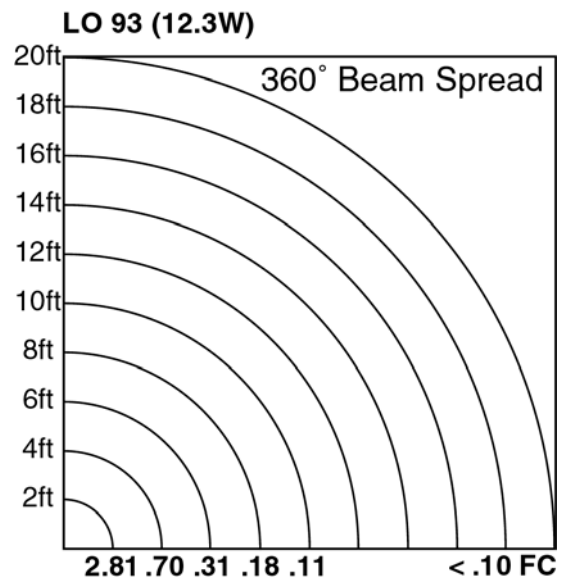

Navigator

GD-0905

Nightscaping®

Alternative Lamps: GD-0905-1 -LO1141, -LO1156, -LO67, -LO89 (Optional)

Mounting Options:

GD-0905-1-LO93	-CM (Optional)	Conduit Mount with 1/2" male pipe threads. (Factory installed)
GD-0905-1-LO93	-FMO (Optional)	Floor Mount - Aluminum
GD-0905CU-LO93	-FMO (Optional)	Floor Mount - Brass

Options: See above indications

Stems (Steel/Copper):

GD-0905-1-LO93	-H08	4" longer stem (12" total fixture height)
GD-0905-1-LO93	-H18	14" longer stem (22" total fixture height)

Accessories:

Sprinkler Shield: Keeps water away from lamp.

WS-1515-N	-C	Clear Pyrex
WS-1515-N	-A, -B, -G, -R	Colored Pyrex

Light Shield: Cuts side light when lamp must be exposed to view.

0905-S	-W	Steel (Powder-coated White)
0905-S	-CU	Copper (Natural)

Warranty: 10-Year 'Repair or Replace' Warranty.

STANDARD LAMP PHOTOMETRIC