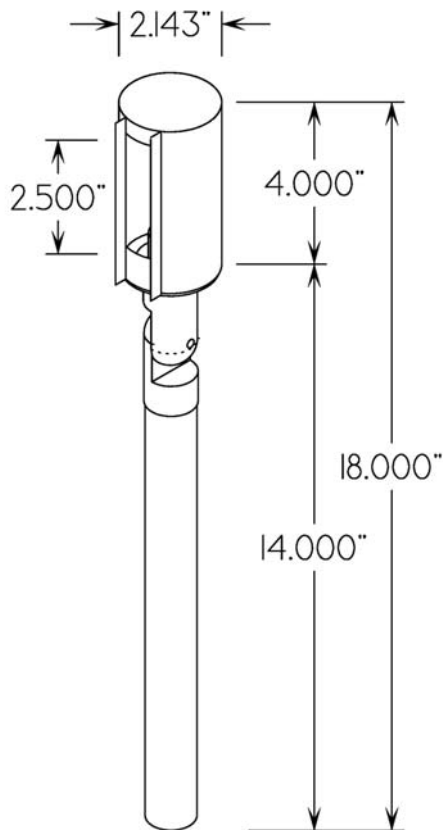

Munroliter

GD-1703CU

Nightscaping®

Alternative Lamps: GD-1703CU -LOQ5, -LOQ10, -LOQ35 (Optional)
GD-1703CU -LOQ50 (Optional w/GY6.35 Socket)

Options: See above indications
GD-1703CU-LOQ20 -CM Conduit Mount with 1/2" male pipe threads. (Factory installed)
GD-1703CU-LOQ20 -FMO Floor Mount - Brass

Warranty: 10-Year 'Repair or Replace' Warranty.

STANDARD LAMP PHOTOMETRIC
(without shield)