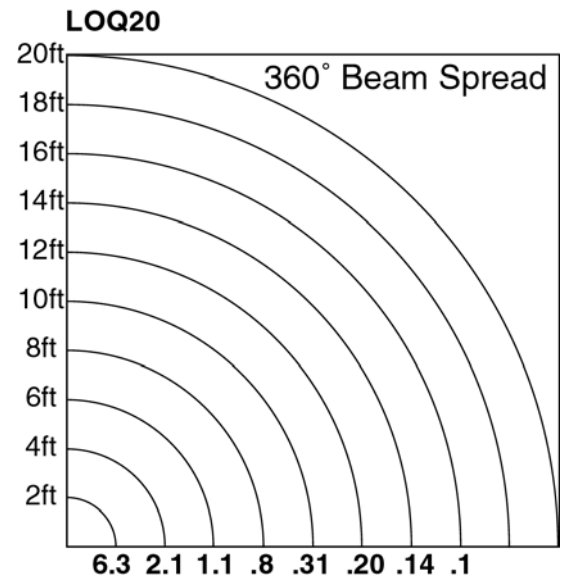

STANDARD LAMP PHOTOMETRIC
(without shield)