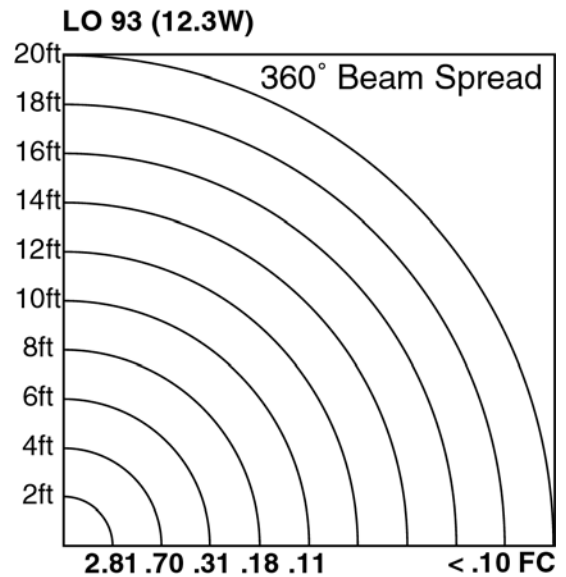

Miniluminator

GD-0705

Nightscaping

Alternative Lamps: GD-0705-1 -LO1141, -LO1156, -LO67, -LO89 (Optional)

Mounting Options:

GD-0705-1-LO93	-CM (Optional)	Conduit Mount with 1/2" male pipe threads. (Factory installed)
GD-0705-1-LO93	-FMO (Optional)	Floor Mount - Aluminum
GD-0705CU-LO93	-FMO (Optional)	Floor Mount - Brass

Options: See above indications

Spike:

GD-0705-1-LO93	-GS9 (Optional)	Spike, 7 1/2" overall - Aluminum
GD-0705CU-LO93	-GS9 (Optional)	Spike, 7 1/2" overall - Brass

Accessories: **Light Shield:** Cuts side light when lamp must be exposed to view.
0705-S 360° light shield sits in socket base of Miniluminator.

Warranty: 10-Year 'Repair or Replace' Warranty.

STANDARD LAMP PHOTOMETRIC