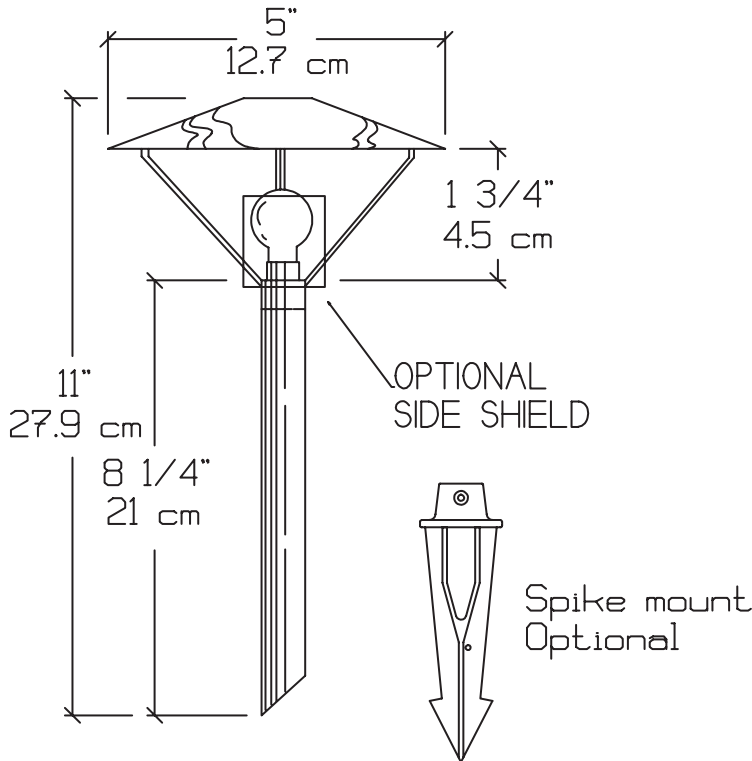

Miniluminator

GD-0705

Nightscaping

Alternative Lamps: GD-0705-1 -LO1141, -LO1156, -LO67, -LO89 (Optional)

Mounting Options:

GD-0705-1-LO93	-CM (Optional)	Conduit Mount with 1/2" male pipe threads. (Factory installed)
GD-0705-1-LO93	-FMO (Optional)	Floor Mount - Aluminum
GD-0705CU-LO93	-FMO (Optional)	Floor Mount - Brass

Options: See above indications

Spike:

GD-0705-1-LO93	-GS9 (Optional)	Spike, 7 1/2" overall - Aluminum
GD-0705CU-LO93	-GS9 (Optional)	Spike, 7 1/2" overall - Brass

Accessories: **Light Shield:** Cuts side light when lamp must be exposed to view.
0705-S 360° light shield sits in socket base of Miniluminator.

Warranty: 10-Year 'Repair or Replace' Warranty.

STANDARD LAMP PHOTOMETRIC