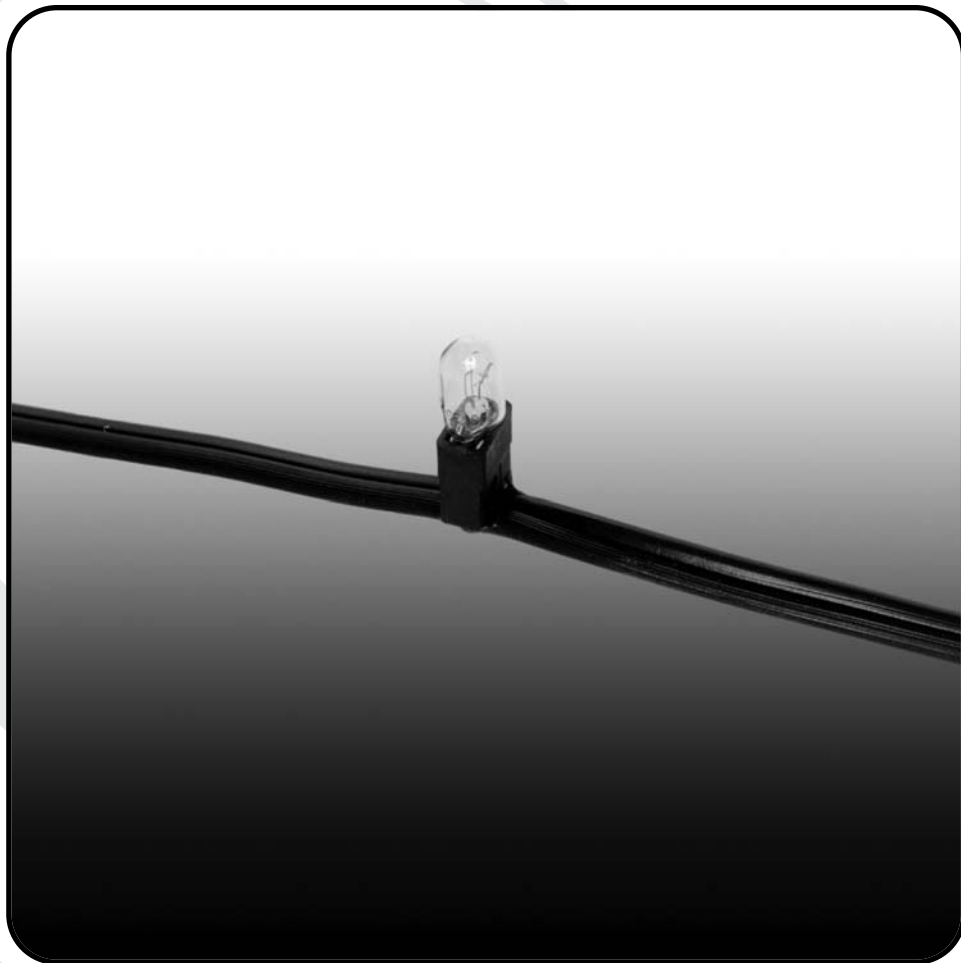

Miniborderlites NT-2512

Architectural Lighting
Patio/Gazebo Lighting
Deck/Dock Lighting
Sign Lighting
Recreational Lighting
Stairway/Step Lighting

Nightscaping®
1705 E. Colton Avenue
Redlands, California 92374
Tel: (909) 794-2121
Fax: (909) 794-7292
Help Line: (800) 544-4840
E-mail: info@nightscaping.com
<http://www.nightscaping.com>

Outline borders, fences, roof lines, trees and architecture with Nightscaping® brand Miniborderlites. Try using this product for holiday displays, in public spaces, along stairs or on commercial applications like restaurants or bars that feature outdoor patios and sitting areas for socializing and dining. Miniborderlites are also perfect for adding a festive touch to any residential project.

Lamp Standard 25 Lamps (Standard)
NT-2512BK -LO194 (Standard 2.4W - 60W total per string)

Lamp Spacing: 12" On-Center

w

Material: **Wire:** #16-2 Black (BK) Stranded. Sockets: Black Noryl™ with phosphor bronze weather-resistant contacts.

Finish: NT-2512 BK (Standard)
NT-2512 WH (Optional)

Socket: Non-corroding Noryl™ (Wedge Base)

Mounting: Mount with ½" #T-25 staples directly to wood.
Mount to trees with nursery tape.

Nightscaping®