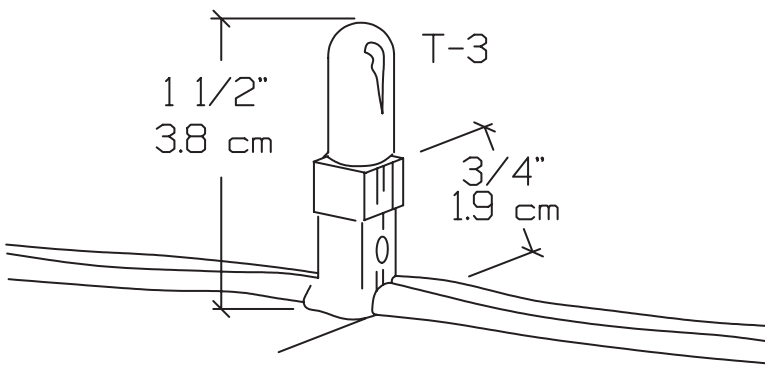

Miniborderlites

NT-2512

Nightscaping

Alternative Lamps: NT-2512 -LO161, -L0658, -LOX1417*, -LOX1419*
* = Surcharge

Optional: See above indications

Accessories:

Clip:
AC-5050 Adhesive-backed Mini-Clip
MB-605 1/2" String light Cable Mount Clip
MB-610 1" String light Cable Mount Clip

Mini-Channel:
5' Mini-Channel without Fascia. White is Standard
EA-2012-1, -7, -W (Standard)
EA-2012-2, -3, -4, -8, -9, -AV, -VP (Optional w/surcharge)
5' Mini-Channel with Fascia. White is Standard
EA-2013-1, -7, -W (Standard)
EA-2013-2, -3, -4, -8, -9, -AV, -VP (Optional w/surcharge)

Warranty: 10-year 'repair or replacement' warranty. \Repair de 10 o \warranty..

STANDARD LAMP PHOTOMETRIC