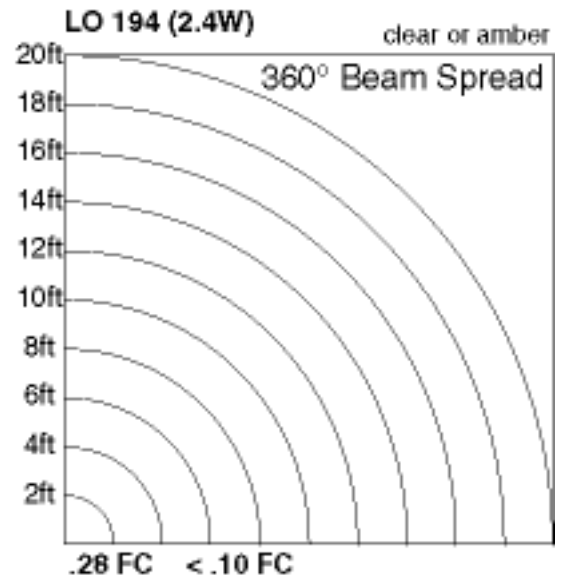

Miniborderlites

NT-2512

Nightscaping

Alternative Lamps: NT-2512 -LO161, -L0658, -LOX1417*, -LOX1419*
* = Surcharge

Optional: See above indications

Accessories:

Clip:
AC-5050 Adhesive-backed Mini-Clip
MB-605 1/2" String light Cable Mount Clip
MB-610 1" String light Cable Mount Clip

Mini-Channel:
5' Mini-Channel without Fascia. White is Standard
EA-2012-1, -7, -W (Standard)
EA-2012-2, -3, -4, -8, -9, -AV, -VP (Optional w/surcharge)
5' Mini-Channel with Fascia. White is Standard
EA-2013-1, -7, -W (Standard)
EA-2013-2, -3, -4, -8, -9, -AV, -VP (Optional w/surcharge)

Warranty: 10-year 'repair or replacement' warranty. \Repair de 10 o \warranty..

STANDARD LAMP PHOTOMETRIC