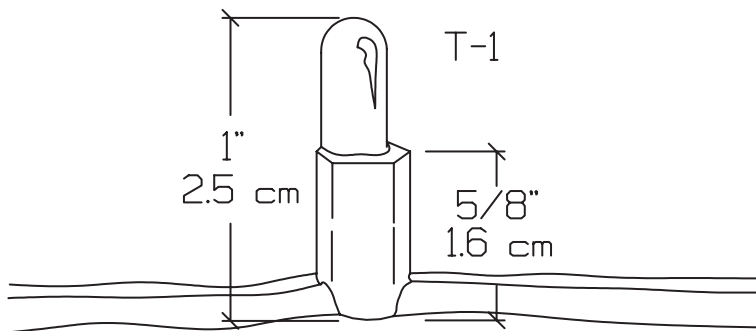

Microborderlites

MB-7306

Nightscaping

Accessories:

Clip:

AC-5050   Adhesive-backed Mini-Clip
MB-605   ½" String light Cable Mount Clip
MB-610   1" String light Cable Mount Clip

Micro-Channel:

5' Micro-Channel without Fascia. White is Standard
EA-7306-1, -7, -W (Standard)
EA-7306-2, -3, -4, -8, -9, -AV, -VP (Optional w/surcharge)
5' Micro-Channel with Fascia. White is Standard
EA-7307-1, -7, -W (Standard)
EA-7307-2, -3, -4, -8, -9, -AV, -VP (Optional w/surcharge)

Splice:

MB-560   Parallel Splice

Warranty:

10-year 'repair or replacement' warranty. \Repair de 10 o \warranty..

STANDARD LAMP PHOTOMETRIC