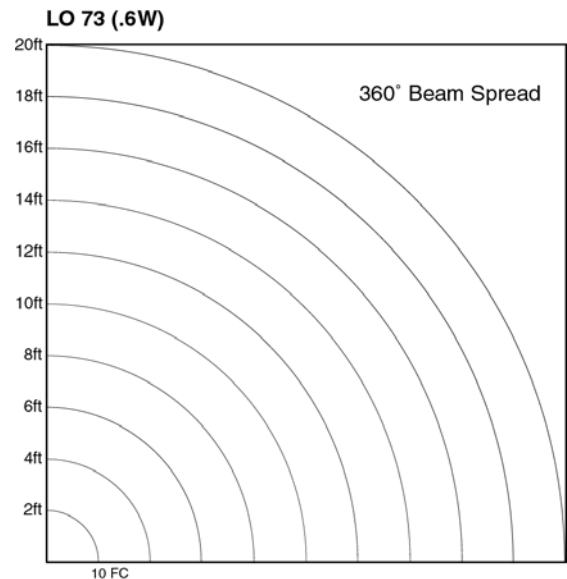

Microborderlites

MB-7306

Nightscaping

Accessories:

Clip:

AC-5050   Adhesive-backed Mini-Clip
MB-605   ½" String light Cable Mount Clip
MB-610   1" String light Cable Mount Clip

Micro-Channel:

5' Micro-Channel without Fascia. White is Standard
EA-7306-1, -7, -W (Standard)
EA-7306-2, -3, -4, -8, -9, -AV, -VP (Optional w/surcharge)
5' Micro-Channel with Fascia. White is Standard
EA-7307-1, -7, -W (Standard)
EA-7307-2, -3, -4, -8, -9, -AV, -VP (Optional w/surcharge)

Splice:

MB-560   Parallel Splice

Warranty:

10-year 'repair or replacement' warranty. \Repair de 10 o \warranty..

STANDARD LAMP PHOTOMETRIC