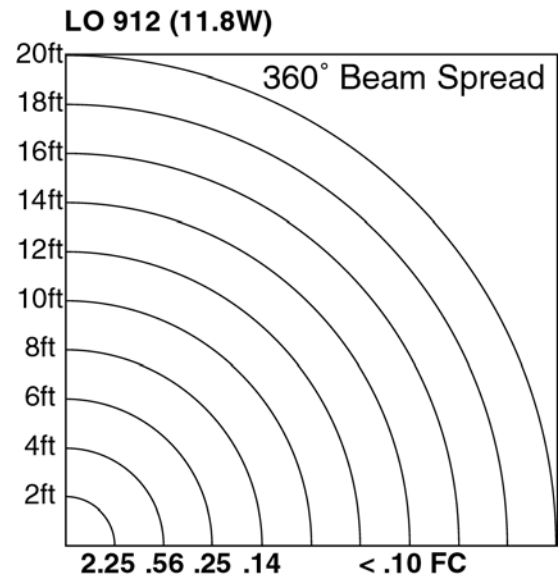

Micheleliter

GD-3209CU

Nightscaping®

Alternative Lamps: GD-3209CU -LO904, -LO906, -LO921 (Optional) LOX1430*, LOX1433
*=surcharge

Mounting Options: GD-3209CU-LO912 -CM (Optional) Conduit Mount with 1/2" male pipe threads. (Factory installed)
GD-3209CU-LO912 -FMO (Optional) Floor Mount - Brass

Options: See above indications

Warranty: 10-Year 'Repair or Replace' Warranty.

STANDARD LAMP PHOTOMETRIC