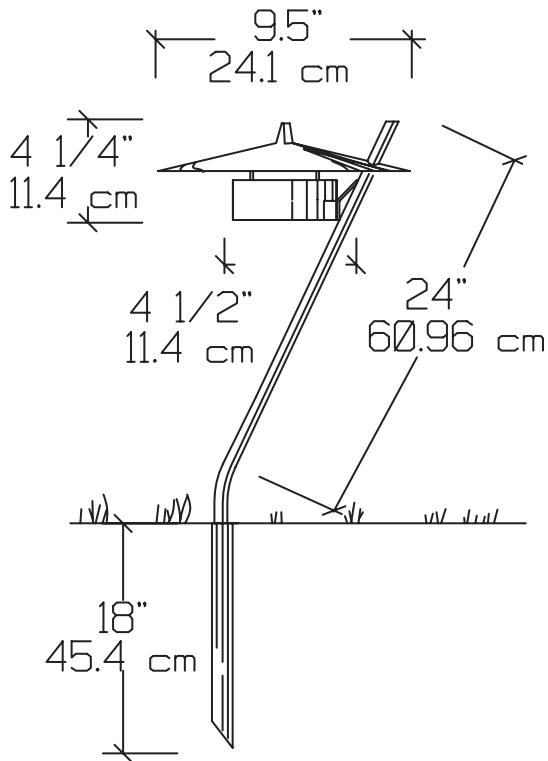

Micheleliter

GD-3209CU

Nightscaping®

Alternative Lamps: GD-3209CU -LO904, -LO906, -LO921 (Optional) LOX1430*, LOX1433
*=surcharge

Mounting Options: GD-3209CU-LO912 -CM (Optional) Conduit Mount with 1/2" male pipe threads. (Factory installed)
GD-3209CU-LO912 -FMO (Optional) Floor Mount - Brass

Options: See above indications

Warranty: 10-Year 'Repair or Replace' Warranty.

STANDARD LAMP PHOTOMETRIC