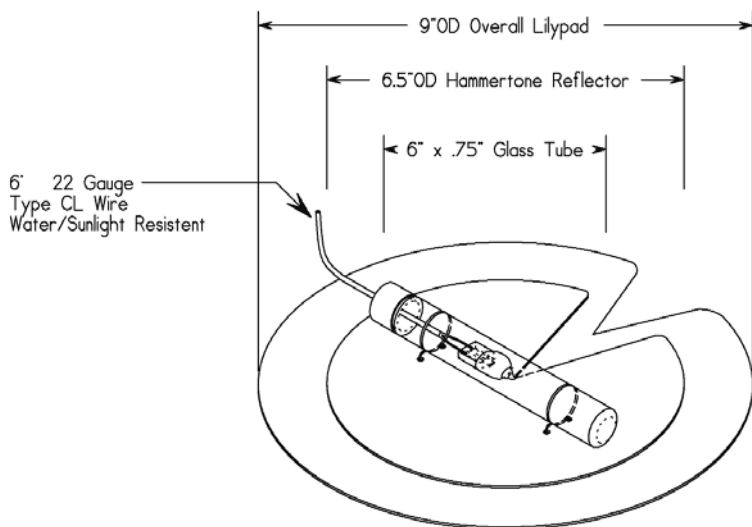

- Standard Lamp:** LP-0909-c -LOQ10
- Material:** Poly Styrene natural appearance Lily Pad Leaf shape with 6" polished reflector on underside.
- Finish:** Natural Green Color
- Lens:** 3/4 X 6 Heat Treated clear glass envelope
- Lead Wire Lengths:** Standard 6 feet wire lead

Nightscaping™ The Safe System

Lilypad Liter

LP-0909

Nightscaping[™] Safe System

Alternative Lamp: SA-0601 (Optional)

Warranty: 2-Year 'Repair or Replace' Warranty.

STANDARD LAMP PHOTOMETRIC

DESIGN TIP*

Floats realistically, reflector casts light down towards bottom. CAN BE ANCHORED TO STAY IN SAME LOCATION.

- -CAUTION- -

IMPORTANT: FOR USE IN LANDSCAPE WATER ONLY. DO NOT use in swimming pools, spas, or other water that touches people.

MUST BE USED IN CLEAN, CLEAR WATER. ANY SEDIMENT OR SUBMERGED ALGAE WILL BE VIEWED AS DIRTY WATER.

6' 22 Gauge
Type CL Wire
Water/Sunlight Resistant