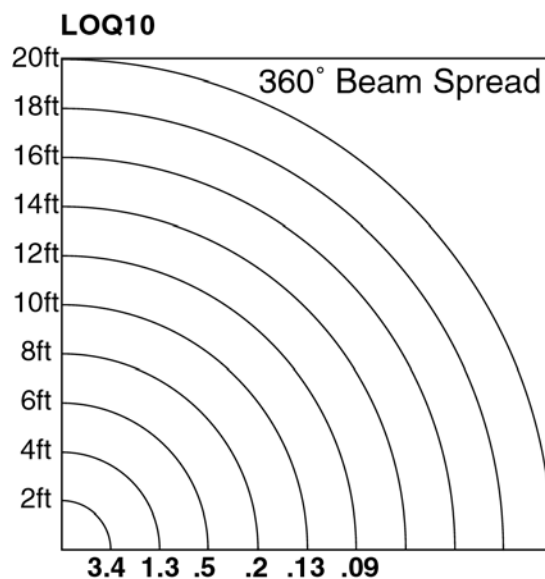

- Standard Lamp:** LP-0909-c -LOQ10
- Material:** Poly Styrene natural appearance Lily Pad Leaf shape with 6" polished reflector on underside.
- Finish:** Natural Green Color
- Lens:** 3/4 X 6 Heat Treated clear glass envelope
- Lead Wire Lengths:** Standard 6 feet wire lead

Nightscaping™ The Safe System

Lilypad Liter

LP-0909

Nightscaping[™] Safe System

Alternative Lamp: SA-0601 (Optional)

Warranty: 2-Year 'Repair or Replace' Warranty.

STANDARD LAMP PHOTOMETRIC

DESIGN TIP*