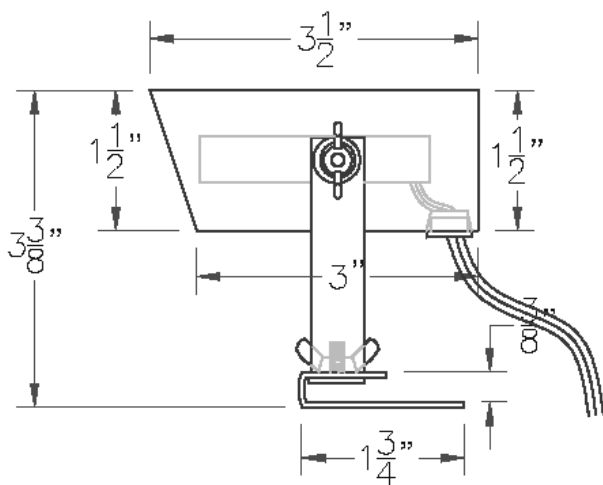

Socket: Non Corroding Noryl (Wedge base)

Mounting: Yoke Mount (Standard)

Nightscaping®

Christineliter

WM-1515CU

Nightscope

Warranty: 10-Year 'Repair or Replace' Warranty.

STANDARD LAMP PHOTOMETRIC