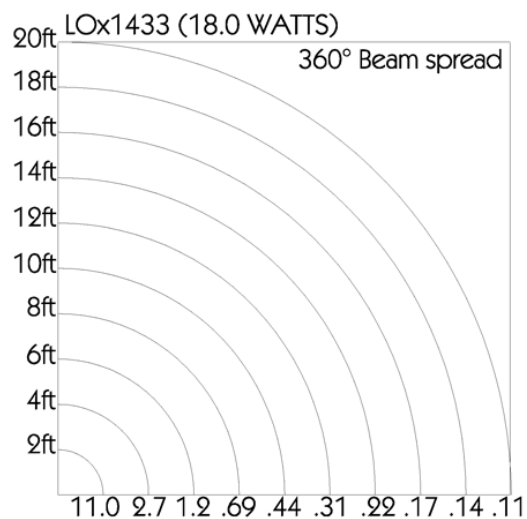

Christineliter

WM-1515CU

Nightscope

Warranty: 10-Year 'Repair or Replace' Warranty.

STANDARD LAMP PHOTOMETRIC

DESIGN TIP*