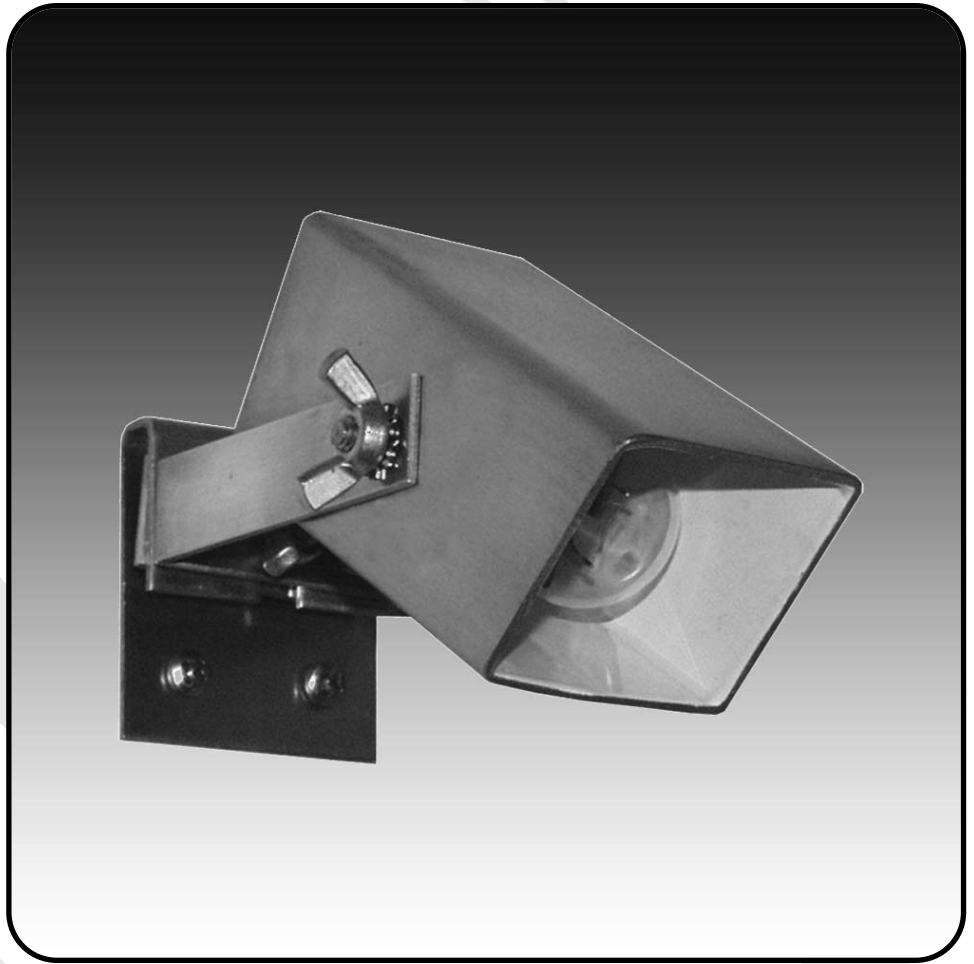

Christineliter WM-1515CU

Downlighting

NIGHTSCAPING®
1705 E. Colton Avenue
Redlands, California 92374
Tel: (909) 794-2121
Fax: (909) 794-7292
Help Line: (800) 544-4840
E-mail: info@nightscaping.com
<http://www.nightscaping.com>

The ideal source for soft, ambient light from a fixture that nearly disappears. The Christineliter washes soft, romantic atmosphere inside gazebos, patio areas, pergolas and anywhere a small fixture is needed and the light needs to be subtle. It is fully adjustable and versatile. It also makes a nice downlight for use in smaller trees. Hidden among the foliage at even just 10' to 15' up, it will cast a soft, pleasing moonlight.

Standard Lamp: LOX1433 (Standard) 18 watts Xenon

Material: Body: Solid Copper
Yoke: Brass

Finish: WM-1515 CU Natural Copper
WM-1515 CU-V Copper Verde (additional Charges)
WM-1515 CU1, -2, -3, -4, -7, -8, -9, -AV, -VP, -W
(Optional w/surcharge)

Socket: Non Corroding Noryl (Wedge base)

Mounting: Yoke Mount (Standard)

Nightscaping®